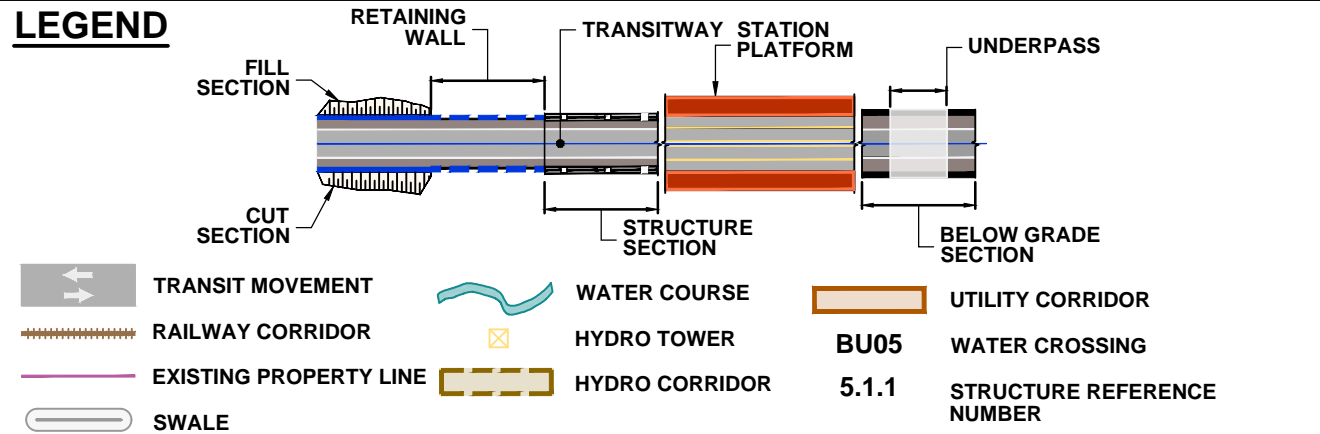

DRAWING NAME: J:\07\7624 ON-MTO 407 TRANSITWAY WC TO BRANTVILLE General\03 - Drawings\2 - Plates\ERR Plan and Profile\407 TM4-Plate 12.dwg
 CREATED: Jul 13, 2020 10:21am
 MODIFIED:

407 TRANSITWAY
 WEST OF BRANT STREET TO WEST OF HURONTARIO STREET
 G.W.P. 16-20003, CA 2016-E-0038
 PLAN AND PROFILE
 STA. 19+240 TO STA. 19+800

PLATE
12
 DATE
 11/20/2019