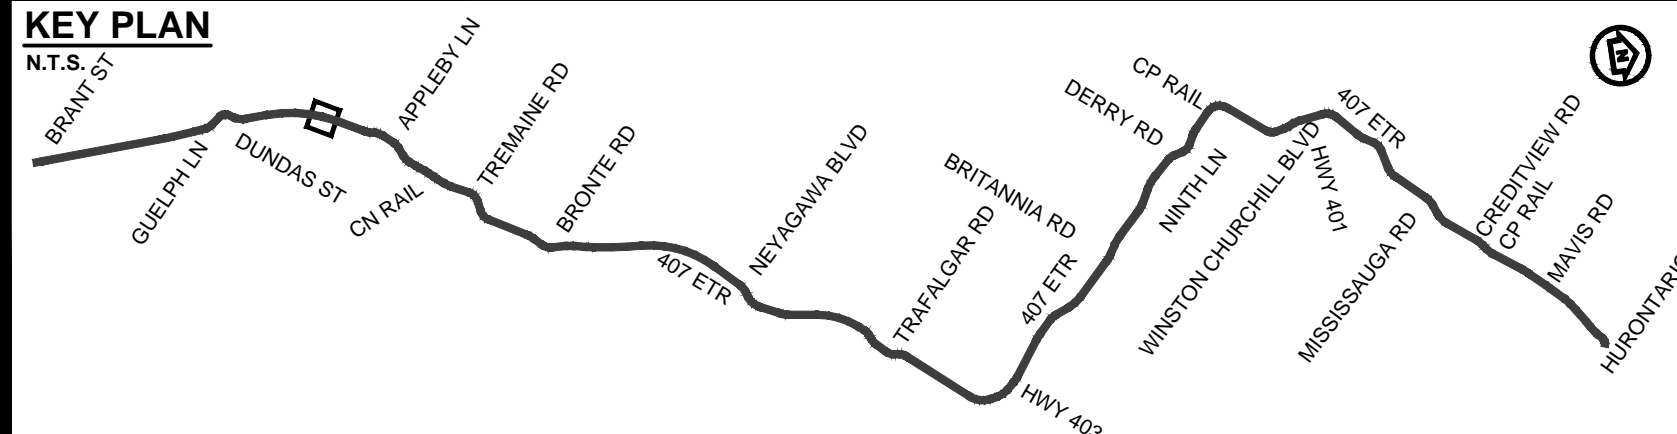

DRAWING NAME: J:\07\7624 ON-MTO 407 TRANSITWAY WC TO BRANTVILLE General\03 - Drawings\2 - Plates\ERR Plan and Profile\407 TM4-Plate 12.dwg
 CREATED: Jul 13, 2020 10:21am
 MODIFIED:

407 TRANSITWAY
 WEST OF BRANT STREET TO WEST OF HURONTARIO STREET
 G.W.P. 16-20003, CA 2016-E-0038
 PLAN AND PROFILE
 STA. 19+240 TO STA. 19+800

PLATE
12
 DATE
 11/20/2019